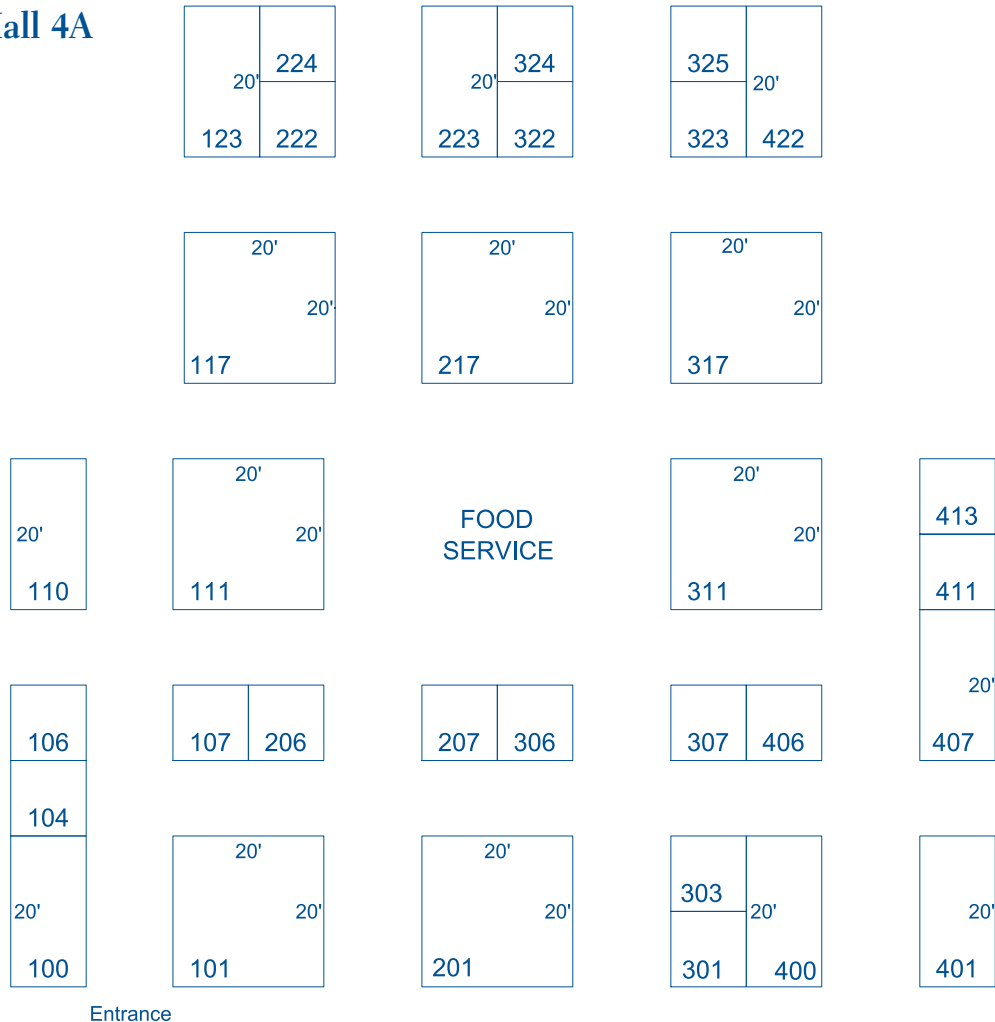

Washington State Convention & Trade Center

Exhibit Hall 4A

Registration Hours

Saturday, June 5
through Thursday, June 106:30 am – 6:00 pm

Installation

Saturday, June 58:00 am – 5:00 pm
Sunday, June 68:00 am – 5:00 pm
Monday, June 78:00 am – 2:00 pm

Exhibit Hours

Tuesday, June 8
through Thursday, June 109:30 am – 4:00 pm

Dismantle Hours

Thursday, June 104:00 pm – 8:00 pm
Friday, June 118:00 am – 10:00 pm

Social Program

Welcome Reception with Technical Exhibitors (Exhibit Hall 4A)

Monday, June 76:00 pm – 7:30 pm

Reception (Exhibit Hall 4A)

Wednesday, June 96:00 pm – 7:30 pm

Washington State
Convention &
Trade Center